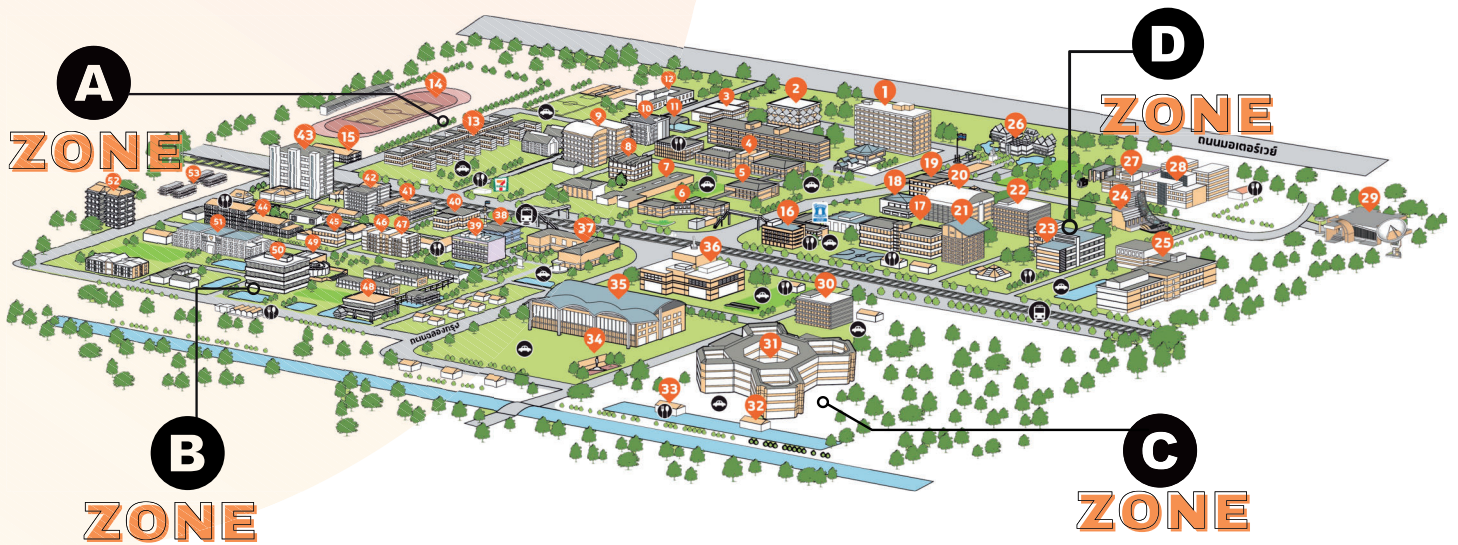

Exchange Programs

- SEMESTER EXCHANGE
- CULTURAL EXCHANGE
- SUMMER CAMP
- INTERNSHIP

SEMESTER 1 (FALL)

JULY - NOVEMBER

SEMESTER 2 (SPRING)

NOVEMBER - APRIL

CULTURAL EXCHANGE SUMMER CAMP LAB INTERNSHIP

CAMPUS MAP

A

1. President Building
2. King Mongkut's Institute of Technology Ladkrabang International Demonstration School (KMIDS)
3. Faculty of Medicine
4. Common Lecture Building
5. KMITL Medical Center
6. Nanotechnology Research Center
7. Plaza Avenue
8. Automation Research Center
9. Dept. of Electrical, Computer and Control Engineering
10. College of Advanced Manufacturing Innovation (AMI)
11. Swimming Pool
12. Alumni Building
13. Student Dormitory
14. Sport Complex
15. Gymnasium 2