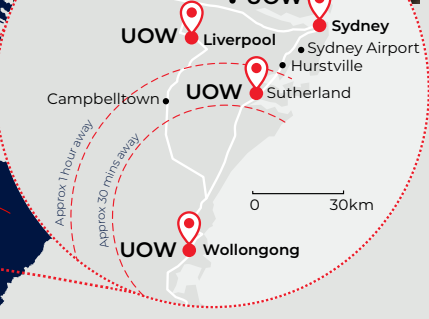

## A truly global university

### AUSTRALIAN CAMPUSES

UOW's Wollongong campus is set in native Australian bush and is one of the most picturesque university campuses in Australia. Wollongong is close to Sydney, just 90 minutes by road or train. Wollongong is a student city, so the cost of living is less than other major Australian cities. It is the ideal place to live and study.

Since its inception, UOW has expanded its domestic campus network beyond Wollongong, offering students a greater choice of study locations. These include our Sydney CBD, Liverpool, Sutherland and regional NSW campuses.

### INTERNATIONAL CAMPUSES

Beyond Australia, UOW has campuses in Dubai, Hong Kong, Malaysia, India and a presence in China and Singapore. UOW has also established partnerships with a number of international education institutions to provide students with opportunities to access quality education delivered by UOW outside Australia.