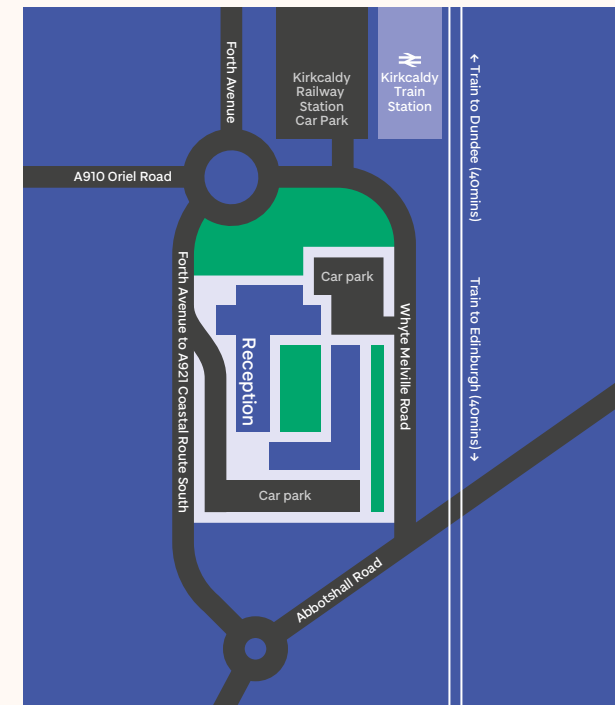

Kirkcaldy 校区 护理与健康科学学院