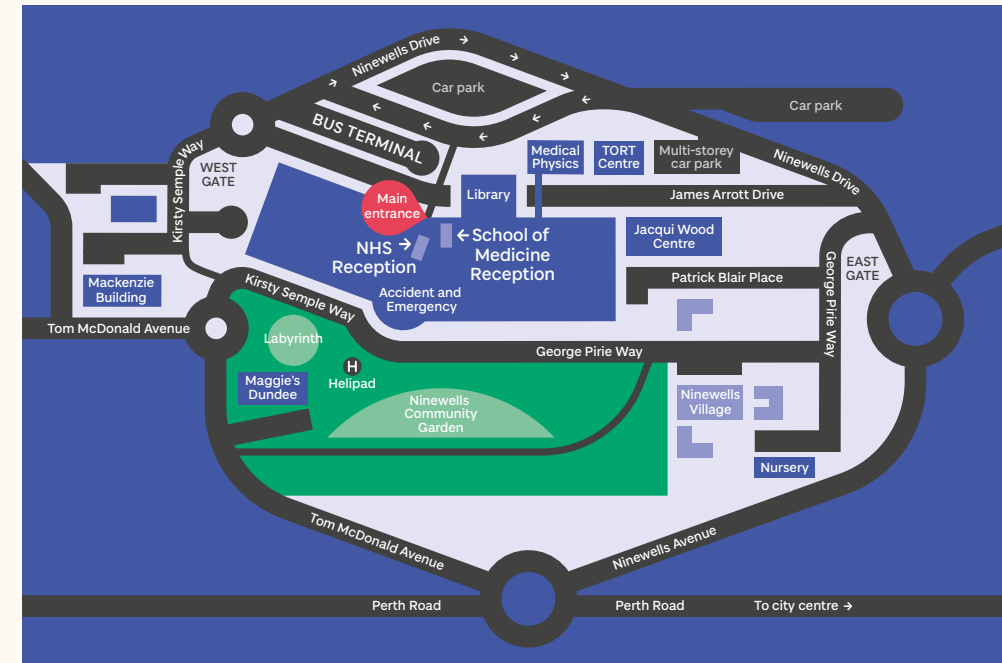

Ninewells 校区 医学院

- Information
- Cycle storage
- Secure cycle storage
- Electric charge points
- Cafe / food
- Shop
- ATM / cash machine
- Accessible entrances
- Accessible parking